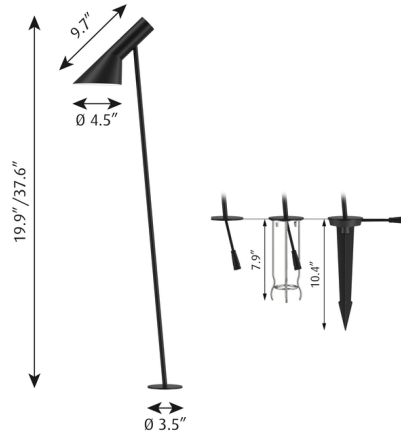

Shown in black