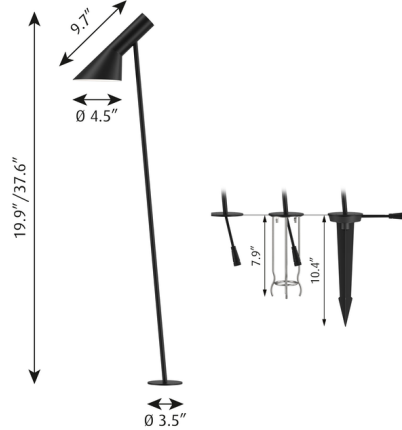

By Louis Poulsen

Description

Originally designed for the SAS Royal Hotel in Copenhagen, the AJ family is a classic with graphic lines and simple elegance contributed to the hotel's modernist style. Made of cast aluminum with a fixed head in a textured finish with the inside of the shade painted white allowing for a reflection of light. Choice of three mounting options: baseplate, anchor, or spike. The spike mounted bollard is for use in soil or gravel and includes weatherproof cables and connectors for above-ground runs. The anchor mounted bollard is for use in casting in a new concrete pad. The baseplate mounted bollard includes a baseplate for anchoring to decks and floors. Adapter is positioned externally from the fixture and can run up to 6 bollards up to maximum distance to last bollard of 30m. Uses standard cables and connectors which are supplied. The AJ Garden Bollard requires a 24VDC remote power supply, sold separately.

Specifications

COLOR	N/A
BODY FINISH	Black
WATTAGE	6.5W
DIMMER	Not Dimmable
DIMENSIONS	9.7"W x 37.6"H
INTEGRATED LED MODULE	1 x LED/6.5W/24V LED
COUNTRY OF ORIGIN	United States

Technical Information

LAMP COLOR	2700K
LUMENS/WATT	69.85
LUMINOUS FLUX	454 lumens

Notes:

Shown in black

CLICK TO VIEW PRODUCT