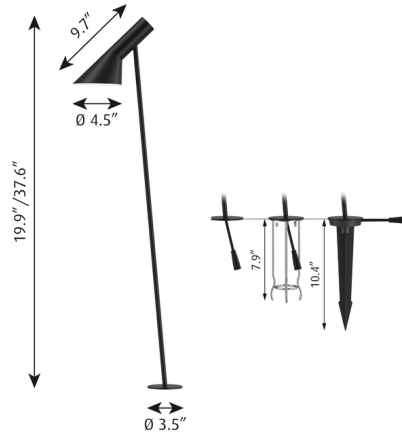

Shown in black