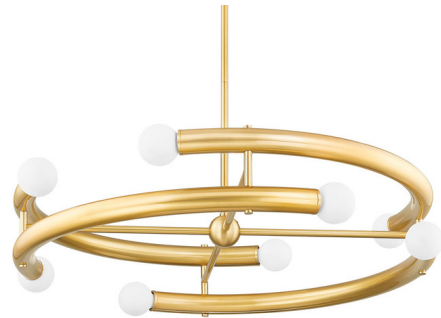

Lightology

lightology.com
866-954-4489
04-22-26

Project: _____

Company: _____

Location: _____ Fixture Type: _____

SPEC #: **MTZ1247036**

Approved On: _____ Approved By: _____

Allegra Chandelier - Floor Model By Mitzi

Description

The Allegra Chandelier offers a deconstructed take on the classic ring chandelier by breaking the circular form into disconnected arcs at staggered heights. The bulbs are deliberately placed equidistant from each other to create a uniform, rhythmic appearance. NOTE: This is a discontinued model and limited to quantity on hand.

Shown in aged brass

Specifications

| | |
|-------------------|-----------------------------------|
| COLOR | N/A |
| BODY FINISH | Aged Brass |
| WATTAGE | 120W |
| DIMMER | Standard 120V |
| DIMENSIONS | 36"W x 7.75"H |
| BULB NOT INCLUDED | 8 x G25/Medium (E26)/15W/120V LED |
| COUNTRY OF ORIGIN | China |