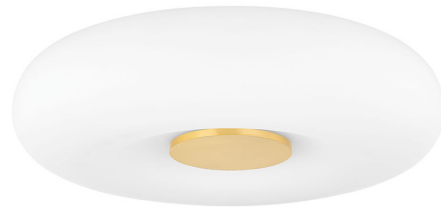

Lightology

lightology.com
866-954-4489
06-22-26

Project: _____

Company: _____

Location: _____ Fixture Type: _____

SPEC #: **MTZ1247059**

Approved On: _____ Approved By: _____

Imani Ceiling Light

By Mitzi

Description

The Imani Ceiling Light provides diffused illumination with a slim profile perfect for hallways, bathrooms, or any space with a low ceiling. Imani features an integrated LED housed within a round, opal glass shade for soft expression. A metal button in the center of the fixture breaks up the rounded silhouette and adds a subtle decorative accent.

Shown in aged brass / matte opal

Specifications

COLOR	Matte Opal
BODY FINISH	Aged Brass
WATTAGE	12W
DIMMER	Low Voltage Electronic
DIMENSIONS	13.75"W x 3.75"H
INTEGRATED LED MODULE	1 x LED/12W/120V LED
COUNTRY OF ORIGIN	China