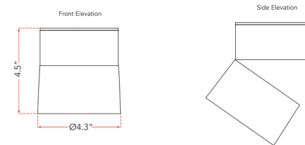

By Abra Lighting

Description

The Arc Adjustable Spot Light is fully adjustable with a tilt angle joint and full swivel to rotate in any direction. Great for lighting a hallway or even pointed towards a wall adorned with photos and artwork.

Shown in matte black / clear

Specifications

COLOR Clear
BODY FINISH Matte Black
WATTAGE 15W
DIMMER Universal
DIMENSIONS 4.3"W x 4.52"H
INTEGRATED LED MODULE 1 x LED/15W/120V LED
COUNTRY OF ORIGIN China

Technical Information