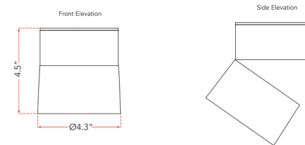

### Description

The Arc Adjustable Spot Light is fully adjustable with a tilt angle joint and full swivel to rotate in any direction. Great for lighting a hallway or even pointed towards a wall adorned with photos and artwork.