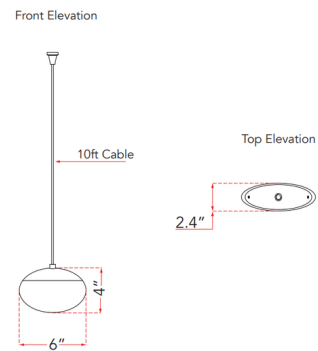

Specifications

COLOR	Crystal
BODY FINISH	Matte Black / Brass
WATTAGE	6W
DIMMER	Low Voltage Electronic
DIMENSIONS	6"W x 4"H x 2.4"D
INTEGRATED LED MODULE	1 x LED/6W/120V LED
COUNTRY OF ORIGIN	China

Technical Information

PRODUCT DIMENSIONS	Cord Length: 120"
COLOR RENDERING	90 CRI
LAMP COLOR	3000K
LUMENS/WATT	59.50
LUMINOUS FLUX	357 lumens

Shown in matte black / brass / crystal

CLICK TO VIEW PRODUCT

Notes: