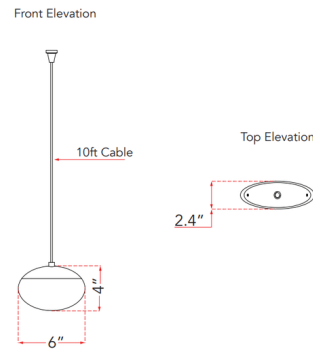

Specifications

COLOR	Crystal
BODY FINISH	Matte Black / Brass
WATTAGE	6W
DIMMER	Low Voltage Electronic
DIMENSIONS	6"W x 4"H x 2.4"D
INTEGRATED LED MODULE	1 x LED/6W/120V LED
COUNTRY OF ORIGIN	China

Technical Information

PRODUCT DIMENSIONS	Cord Length: 120"
COLOR RENDERING	90 CRI
LAMP COLOR	3000K
LUMENS/WATT	59.50
LUMINOUS FLUX	357 lumens

Shown in matte black / brass / crystal

CLICK TO VIEW PRODUCT

Notes: