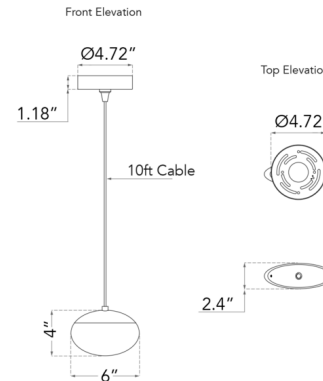

### Specifications

COLOR	Crystal
BODY FINISH	Matte Black / Brass
WATTAGE	6W
DIMMER	Low Voltage Electronic
DIMENSIONS	6"W x 4"H x 2.4"D
INTEGRATED LED MODULE	1 x LED/6W/120V LED
COUNTRY OF ORIGIN	China

### Technical Information

PRODUCT DIMENSIONS	Max Overall Height: 120"
COLOR RENDERING	90 CRI
LAMP COLOR	3000K
LUMENS/WATT	59.50
LUMINOUS FLUX	357 lumens

Shown in matte black / brass / crystal

CLICK TO VIEW PRODUCT