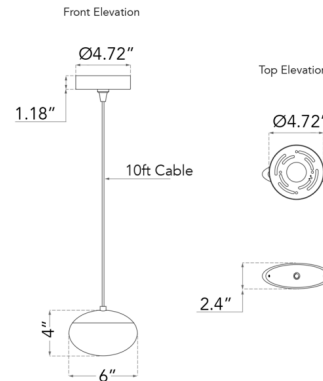

### Specifications

COLOR	Crystal
BODY FINISH	Matte Black / Brass
WATTAGE	6W
DIMMER	Low Voltage Electronic
DIMENSIONS	6"W x 4"H x 2.4"D
INTEGRATED LED MODULE	1 x LED/6W/120V LED
COUNTRY OF ORIGIN	China

### Technical Information

PRODUCT DIMENSIONS	Max Overall Height: 120"
COLOR RENDERING	90 CRI
LAMP COLOR	3000K
LUMENS/WATT	59.50
LUMINOUS FLUX	357 lumens

Shown in matte black / brass / crystal

CLICK TO VIEW PRODUCT