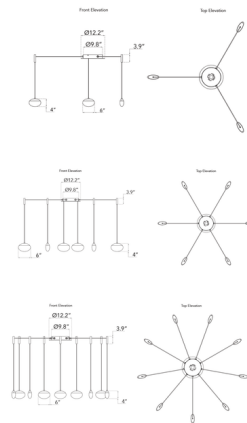

By Abra Lighting

Description

The Athena Multi-Light Pendant with Canopy is a highly customizable fixture where both the location of where the drops suspend from and the lengths from which they suspend are in total control of the installer. Arrange and configure this fixture in any manner that suits you and your home.

Specifications

COLOR	Crystal
BODY FINISH	Matte Black / Brass
WATTAGE	18W
DIMMER	Low Voltage Electronic
DIMENSIONS	6"W x 4"H x 2.4"D
INTEGRATED LED MODULE	3 x LED/6W/120V LED
COUNTRY OF ORIGIN	China

Technical Information

PRODUCT DIMENSIONS	Cord Length: 120"
COLOR RENDERING	90 CRI
LAMP COLOR	3000K
LUMENS/WATT	178.50
LUMINOUS FLUX	1071 lumens

Shown in matte black / brass / crystal

CLICK TO VIEW PRODUCT

Notes: