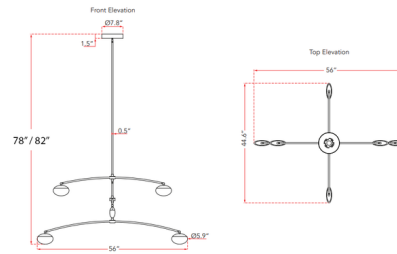

Specifications

COLOR	Crystal
BODY FINISH	Matte Black / Brass
WATTAGE	36W
DIMMER	Low Voltage Electronic
DIMENSIONS	65"W x 26"H
INTEGRATED LED MODULE	6 x LED/6W/120V LED
COUNTRY OF ORIGIN	China

Technical Information

PRODUCT DIMENSIONS	Included: Downrods Included: (1) 6", (1) 16", and (1) 22" stems
COLOR RENDERING	90 CRI
LAMP COLOR	3000K
LUMENS/WATT	357.00
LUMINOUS FLUX	2142 lumens

CLICK TO VIEW PRODUCT

Notes: