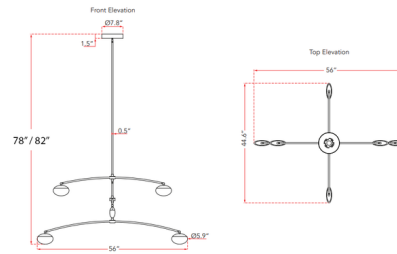

Description

The Athena Chandelier is a beautiful and elegant fixture with rotatable arms to display in any position desired. The crystal glass on the end of each arm sits on a swivel as well can be posed in an up or down configuration.

Shown in matte black / brass / crystal

Specifications

COLOR	Crystal
BODY FINISH	Matte Black / Brass
WATTAGE	36W
DIMMER	Low Voltage Electronic
DIMENSIONS	65"W x 26"H
INTEGRATED LED MODULE	6 x LED/6W/120V LED
COUNTRY OF ORIGIN	China

Technical Information

PRODUCT DIMENSIONS	Included: Downrods Included: (1) 6", (1) 16", and (1) 22" stems
COLOR RENDERING	90 CRI
LAMP COLOR	3000K
LUMENS/WATT	357.00
LUMINOUS FLUX	2142 lumens

CLICK TO VIEW PRODUCT