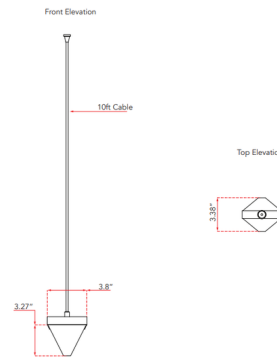

Specifications

COLOR Crystal
BODY FINISH Matte Black
WATTAGE 5W
DIMMER Low Voltage Electronic
DIMENSIONS 3.4"W x 3.3"H x 3.8"D
INTEGRATED LED MODULE 1 x LED/5W/120V LED
COUNTRY OF ORIGIN China

Technical Information

PRODUCT DIMENSIONS Cord Length: 120"
COLOR RENDERING 90 CRI
LAMP COLOR 3000K
LUMENS/WATT 59.60
LUMINOUS FLUX 298 lumens

Shown in matte black / crystal

CLICK TO VIEW PRODUCT

Notes: