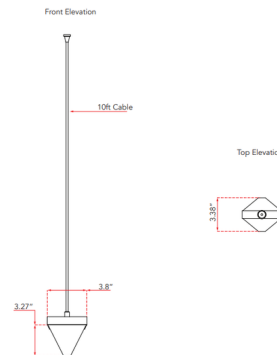

### Specifications

COLOR	Crystal
BODY FINISH	Matte Black
WATTAGE	5W
DIMMER	Low Voltage Electronic
DIMENSIONS	3.4"W x 3.3"H x 3.8"D
INTEGRATED LED MODULE	1 x LED/5W/120V LED
COUNTRY OF ORIGIN	China

### Technical Information

PRODUCT DIMENSIONS	Cord Length: 120"
COLOR RENDERING	90 CRI
LAMP COLOR	3000K
LUMENS/WATT	59.60
LUMINOUS FLUX	298 lumens

Shown in matte black / crystal

CLICK TO VIEW PRODUCT

Notes: