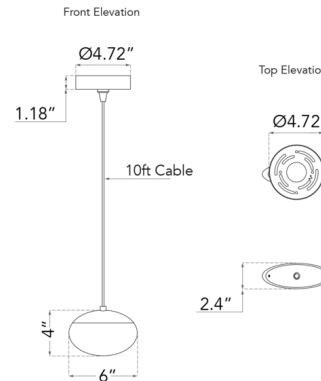

Shown in matte black / crystal

CLICK TO VIEW PRODUCT

Notes: