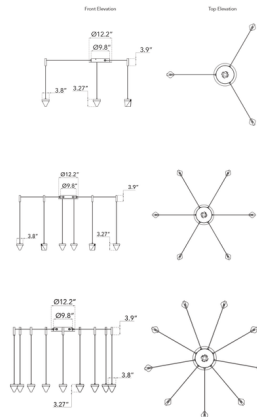

### Specifications

COLOR . . . . . Crystal  
 BODY FINISH . . . . . Matte Black  
 WATTAGE . . . . . 15W  
 DIMMER . . . . . Low Voltage Electronic  
 DIMENSIONS . . . . . 3.8"W x 3.27"H  
 INTEGRATED LED MODULE . . . . . 3 x LED/5W/120V LED  
 COUNTRY OF ORIGIN . . . . . China

### Technical Information

PRODUCT DIMENSIONS . . . . . Cord Length: 120"  
 COLOR RENDERING . . . . . 90 CRI  
 LAMP COLOR . . . . . 3000K  
 LUMENS/WATT . . . . . 178.60  
 LUMINOUS FLUX . . . . . 893 lumens