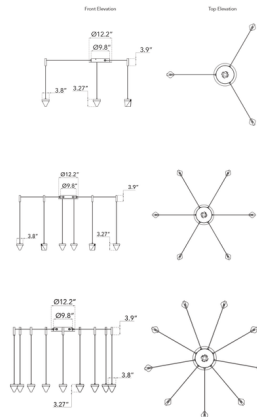

By Abra Lighting

Description

The Atlas Multi-Light Pendant with Canopy is a highly customizable fixture where both the location of where the drops suspend from and the lengths from which they suspend are in total control of the installer. Arrange and configure this fixture in any manner that suits you and your home.

Specifications

COLOR Crystal
 BODY FINISH Matte Black
 WATTAGE 15W
 DIMMER Low Voltage Electronic
 DIMENSIONS 3.8"W x 3.27"H
 INTEGRATED LED MODULE 3 x LED/5W/120V LED
 COUNTRY OF ORIGIN China

Technical Information

PRODUCT DIMENSIONS Cord Length: 120"
 COLOR RENDERING 90 CRI
 LAMP COLOR 3000K
 LUMENS/WATT 178.60
 LUMINOUS FLUX 893 lumens

Shown in matte black / crystal

CLICK TO VIEW PRODUCT

Notes: