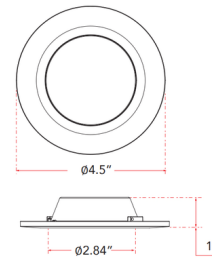

CLICK TO VIEW PRODUCT

Notes: