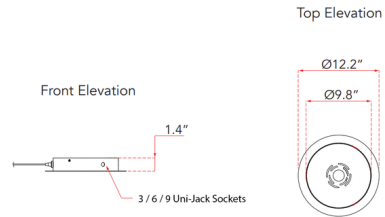

CLICK TO VIEW PRODUCT

Notes: