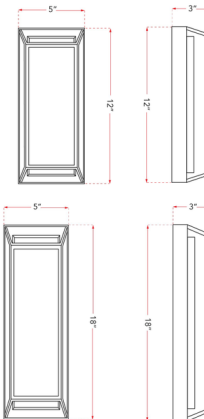

### Description

The Cell Outdoor Wall Sconce constructed with 302 stainless steel and frosted miter glass features a slim and extremely low profile with a clean well diffused light output.

Shown in stainless steel / frosted

### Specifications

COLOR . . . . . Frosted  
BODY FINISH . . . . . Stainless Steel  
WATTAGE . . . . . 12W  
DIMMER . . . . . Low Voltage Electronic  
DIMENSIONS . . . . . 5"W x 12"H x 3"D  
INTEGRATED LED MODULE . . . . . 1 x LED/12W/120V LED  
COUNTRY OF ORIGIN . . . . . China