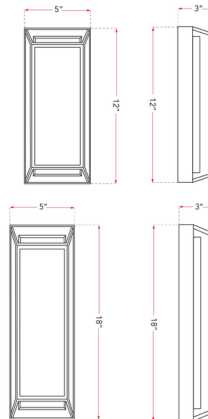

CLICK TO VIEW PRODUCT

Notes: