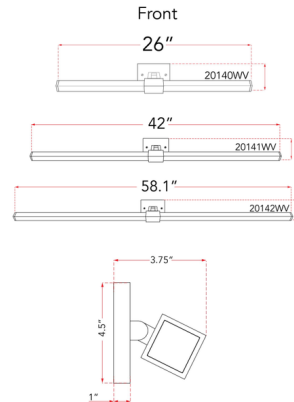

Specifications

COLOR White
 BODY FINISH Brushed Nickel
 WATTAGE 24W
 DIMMER Low Voltage Electronic
 DIMENSIONS 26"W x 2.5"H x 2.5"D
 INTEGRATED LED MODULE 1 x LED/24W/120V LED
 COUNTRY OF ORIGIN China

Technical Information

PRODUCT DIMENSIONS Canopy: 4.5" H
 COLOR RENDERING 90 CRI
 LAMP COLOR 3000K
 LUMENS/WATT 59.50
 LUMINOUS FLUX 1428 lumens

Shown in brushed nickel / white

CLICK TO VIEW PRODUCT

Notes: