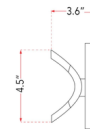

Lightology

lightology.com
866-954-4489
07-06-26

Project: _____

Company: _____

Location: _____ Fixture Type: _____

SPEC #: **ABR1247161**

Approved On: _____ Approved By: _____

Eros Bathroom Vanity Light

By Abra Lighting

Description

Suitable for a variety of residential or commercial applications, the sleek and sophisticated u-shaped Eros Bathroom Vanity Light is constructed with a solid aluminum frame, available in brushed nickel and chrome. Eros is supplied with two LED panels mounted on either side of the fixture, creating wide light distribution.

Specifications

COLOR . . . . . White
BODY FINISH . . . . . Brushed Nickel
WATTAGE 29W
DIMMER . . . . . Low Voltage Electronic
DIMENSIONS . . . . . 24"W x 4.5"H x 3.6"D
INTEGRATED LED MODULE . . . . . 2 x LED/14.5W/120V LED
COUNTRY OF ORIGIN . . . . . China

Technical Information

COLOR RENDERING . . . . . 90 CRI
LAMP COLOR 3000K
LUMENS/WATT 119.03
LUMINOUS FLUX . . . . . 1726 lumens

Shown in brushed nickel / white

CLICK TO VIEW PRODUCT

Notes: