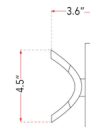

Lightology

lightology.com
866-954-4489
04-25-26

Project: _____

Company: _____

Location: _____ Fixture Type: _____

SPEC #: **ABR1247161**

Approved On: _____ Approved By: _____

Eros Bathroom Vanity Light

By Abra Lighting

Description

Suitable for a variety of residential or commercial applications, the sleek and sophisticated u-shaped Eros Bathroom Vanity Light is constructed with a solid aluminum frame, available in brushed nickel and chrome. Eros is supplied with two LED panels mounted on either side of the fixture, creating wide light distribution.

Specifications

COLOR . . . . . White
BODY FINISH . . . . . Brushed Nickel
WATTAGE 29W
DIMMER . . . . . Low Voltage Electronic
DIMENSIONS . . . . . 24"W x 4.5"H x 3.6"D
INTEGRATED LED MODULE . . . . . 2 x LED/14.5W/120V LED
COUNTRY OF ORIGIN . . . . . China

Technical Information

COLOR RENDERING . . . . . 90 CRI
LAMP COLOR 3000K
LUMENS/WATT 119.03
LUMINOUS FLUX . . . . . 1726 lumens

Shown in brushed nickel / white

CLICK TO VIEW PRODUCT

Notes: