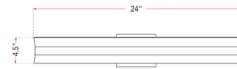

Lightology

lightology.com
866-954-4489
04-25-26

Project: _____

Company: _____

Location: _____ Fixture Type: _____

SPEC #: **ABR1247161**

Approved On: _____ Approved By: _____

Eros Bathroom Vanity Light

By Abra Lighting

Description

Suitable for a variety of residential or commercial applications, the sleek and sophisticated u-shaped Eros Bathroom Vanity Light is constructed with a solid aluminum frame, available in brushed nickel and chrome. Eros is supplied with two LED panels mounted on either side of the fixture, creating wide light distribution.

Specifications

COLOR . . . . . White
BODY FINISH . . . . . Brushed Nickel
WATTAGE 29W
DIMMER . . . . . Low Voltage Electronic
DIMENSIONS . . . . . 24"W x 4.5"H x 3.6"D
INTEGRATED LED MODULE . . . . . 2 x LED/14.5W/120V LED
COUNTRY OF ORIGIN . . . . . China

Technical Information

COLOR RENDERING . . . . . 90 CRI
LAMP COLOR 3000K
LUMENS/WATT 119.03
LUMINOUS FLUX . . . . . 1726 lumens

Shown in brushed nickel / white

CLICK TO VIEW PRODUCT

Notes: