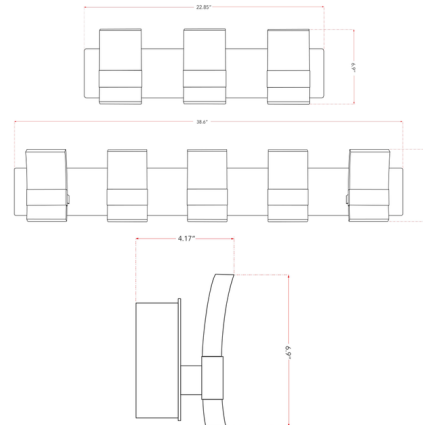

Shown in chrome / white