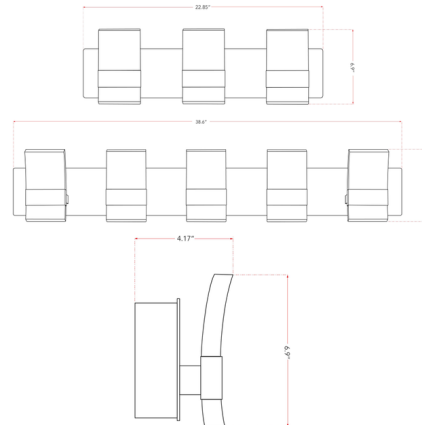

Shown in chrome / white