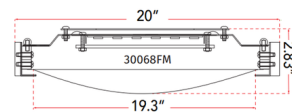

CLICK TO VIEW PRODUCT

Notes: