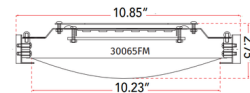

Shown in matte black / gold / frosted

Specifications

COLOR Frosted
BODY FINISH Matte Black / Gold
WATTAGE 32W
DIMMER Low Voltage Electronic
DIMENSIONS 15"W x 3.22"H
INTEGRATED LED MODULE 1 x LED/32W/120V LED
COUNTRY OF ORIGIN China