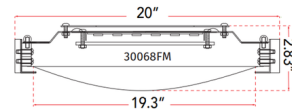

Shown in matte black / gold / frosted

Specifications

COLOR Frosted
BODY FINISH Matte Black / Gold
WATTAGE 32W
DIMMER Low Voltage Electronic
DIMENSIONS 15"W x 3.22"H
INTEGRATED LED MODULE 1 x LED/32W/120V LED
COUNTRY OF ORIGIN China