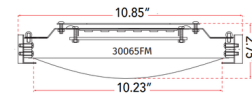

CLICK TO VIEW PRODUCT

Notes: