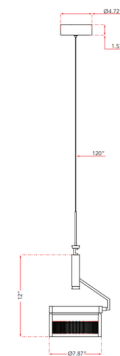

Description

The Fleming Pendant features an off-set down light which illuminates the rippled glass shade below it to create a brilliant shimmer effect. The unit itself is suspended from a Uni-Jack cord which allows for subtle movements enabling the light to gently dance about the room.

Specifications

COLOR	N/A
BODY FINISH	Brushed Nickel
WATTAGE	26W
DIMMER	Low Voltage Electronic
DIMENSIONS	7.75"W x 12"H
INTEGRATED LED MODULE	2 x LED/13W/120V LED
COUNTRY OF ORIGIN	China

Technical Information

PRODUCT DIMENSIONS	Cable Length: 120"
COLOR RENDERING	90 CRI
LAMP COLOR	3000K
LUMENS/WATT	119.00
LUMINOUS FLUX	1547 lumens

Shown in brushed nickel

CLICK TO VIEW PRODUCT

Notes: