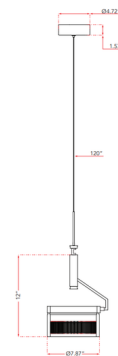

CLICK TO VIEW PRODUCT

Notes: