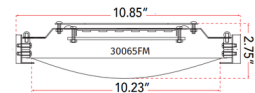

CLICK TO VIEW PRODUCT

Notes: