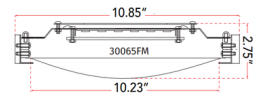

CLICK TO VIEW PRODUCT

Notes: