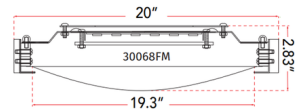

CLICK TO VIEW PRODUCT

Notes: