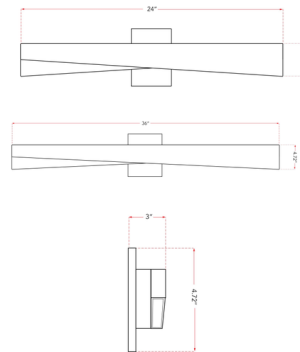

Shown in chrome / frosted