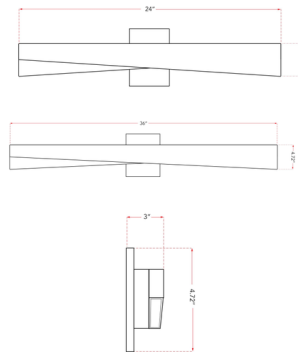

Shown in chrome / frosted