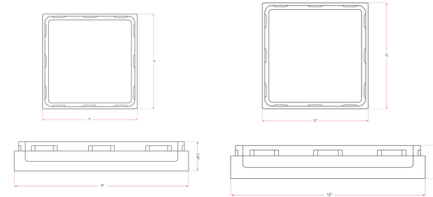

### Description

The Icecube Ceiling Light features a solid and robust design with its thick square glass flush to the ceiling which diffuses light all around all while occupying minimal space.

### Specifications

COLOR . . . . . Frosted  
BODY FINISH . . . . . Black  
WATTAGE . . . . . 22W  
DIMMER . . . . . Low Voltage Electronic  
DIMENSIONS . . . . . 9"W x 2.58"H  
INTEGRATED LED MODULE . . . . . 1 x LED/22W/120V LED  
COUNTRY OF ORIGIN . . . . . China