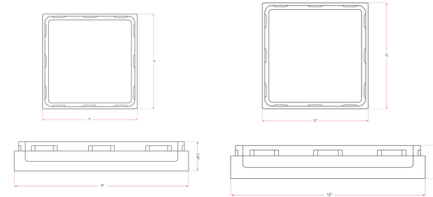

CLICK TO VIEW PRODUCT

Notes: