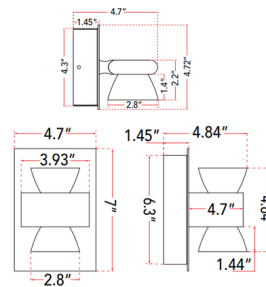

Lightology

lightology.com
866-954-4489
07-07-26

Project: _____

Company: _____

Location: _____ Fixture Type: _____

SPEC #: **ABR1247186**

Approved On: _____ Approved By: _____

Jet Wall Sconce By Abra Lighting

Description

The Jet Wall Sconce features unique replaceable prismatic diffusers available in three optics, 15 degree, 24 degree and 38 degree, allowing customization of the beam angle for a controlled beam-spread.

Specifications

COLOR . . . . . Clear
BODY FINISH . . . . . Brushed Nickel
WATTAGE 13W
DIMMER . . . . . Low Voltage Electronic
DIMENSIONS . . . . . 4.7"W x 7"H x 5"D
INTEGRATED LED MODULE . . . . . 2 x LED/6.5W/120V LED
COUNTRY OF ORIGIN . . . . . China

Technical Information

COLOR RENDERING . . . . . 90 CRI
LAMP COLOR 3000K
LUMENS/WATT 119.08
LUMINOUS FLUX . . . . . 774 lumens

Notes:

CLICK TO VIEW PRODUCT