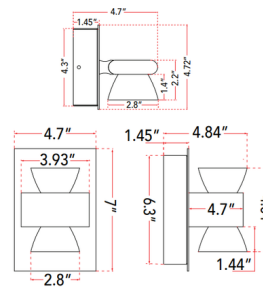

Lightology

lightology.com
866-954-4489
04-22-26

Project: _____

Company: _____

Location: _____ Fixture Type: _____

SPEC #: **ABR1247186**

Approved On: _____ Approved By: _____

Jet Wall Sconce By Abra Lighting

Description

The Jet Wall Sconce features unique replaceable prismatic diffusers available in three optics, 15 degree, 24 degree and 38 degree, allowing customization of the beam angle for a controlled beam-spread.

Specifications

COLOR . . . . . Clear
BODY FINISH . . . . . Brushed Nickel
WATTAGE 13W
DIMMER . . . . . Low Voltage Electronic
DIMENSIONS . . . . . 4.7"W x 7"H x 5"D
INTEGRATED LED MODULE . . . . . 2 x LED/6.5W/120V LED
COUNTRY OF ORIGIN . . . . . China

Technical Information

COLOR RENDERING . . . . . 90 CRI
LAMP COLOR 3000K
LUMENS/WATT 119.08
LUMINOUS FLUX . . . . . 774 lumens

Notes:

CLICK TO VIEW PRODUCT