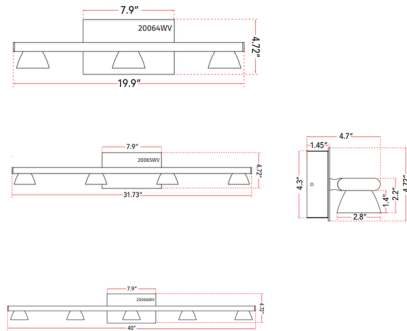

Lightology

lightology.com
866-954-4489
04-25-26

Project: _____

Company: _____

Location: _____ Fixture Type: _____

SPEC #: **ABR1247187**

Approved On: _____ Approved By: _____

Jet Bathroom Vanity Light By Abra Lighting

Description

The Jet Bathroom Vanity Light features unique replaceable prismatic diffusers available in three optics, 15 degree, 24 degree and 38 degree, allowing customization of the beam angle for a controlled beam-spread.

Specifications

COLOR . . . . . Clear
BODY FINISH . . . . . Brushed Nickel
WATTAGE 27W
DIMMER . . . . . Low Voltage Electronic
DIMENSIONS . . . . . 19.9"W x 4.72"H x 5"D
INTEGRATED LED MODULE . . . . . 3 x LED/9W/120V LED
COUNTRY OF ORIGIN . . . . . China

Technical Information

COLOR RENDERING . . . . . 90 CRI
LAMP COLOR 3000K
LUMENS/WATT 178.56
LUMINOUS FLUX . . . . . 1607 lumens

Shown in brushed nickel / clear

CLICK TO VIEW PRODUCT

Notes: