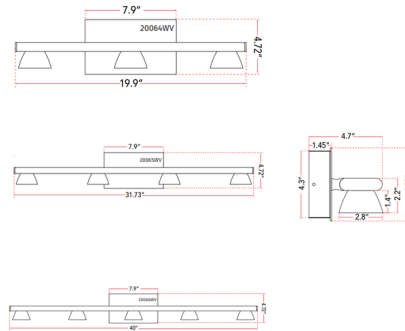

Shown in brushed nickel / clear

Specifications

COLOR Clear
BODY FINISH Brushed Nickel
WATTAGE 27W
DIMMER Low Voltage Electronic
DIMENSIONS 19.9\"W x 4.72\"H x 5\"D
INTEGRATED LED MODULE 3 x LED/9W/120V LED
COUNTRY OF ORIGIN China