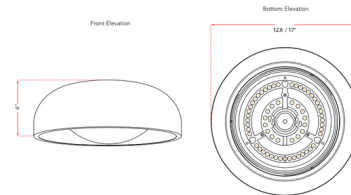

By Abra Lighting

Description

The Lynx Ceiling Light is a recessed Opal glass fixture in a rounded metal frame. The sturdy and solid look of this fixture is complemented by stone or marble features in any washroom or living space. The high output AC LED allows for a powerful but efficient light output. Equipped with a three-way color temperature switch (2700K/3350K/4000K), this fixture allows you to easily customize the brightness to your desired setting, ensuring the perfect ambiance for any occasion.

Shown in brushed nickel / frosted

Specifications

COLOR Frosted
BODY FINISH Brushed Nickel
WATTAGE 20W
DIMMER Low Voltage Electronic
DIMENSIONS 12.6\"W x 4\"H
INTEGRATED LED MODULE 1 x LED/20W/120V LED
COUNTRY OF ORIGIN China