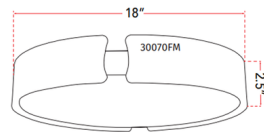

CLICK TO VIEW PRODUCT

Notes: