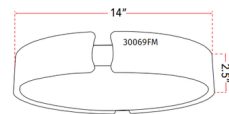

CLICK TO VIEW PRODUCT

Notes: