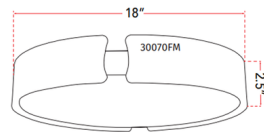

### Specifications

COLOR . . . . . White  
BODY FINISH . . . . . Black  
WATTAGE . . . . . 35W  
DIMMER . . . . . Low Voltage Electronic  
DIMENSIONS . . . . . 14"W x 2.5"H  
INTEGRATED LED MODULE . . . . . 1 x LED/35W/120V LED  
COUNTRY OF ORIGIN . . . . . China