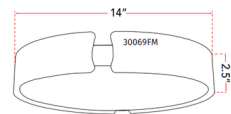

CLICK TO VIEW PRODUCT

Notes: