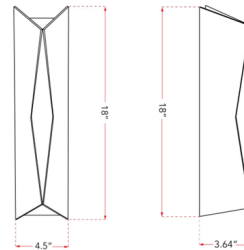

CLICK TO VIEW PRODUCT

Notes: