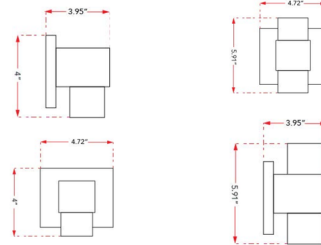

### Specifications

COLOR . . . . . Clear  
BODY FINISH . . . . . Matte Black  
WATTAGE . . . . . 6W  
DIMMER . . . . . Low Voltage Electronic  
DIMENSIONS . . . . . 4.72\"W x 4\"H x 3.95\"D  
INTEGRATED LED MODULE . . . . . 1 x LED/6W/120V LED  
COUNTRY OF ORIGIN . . . . . China