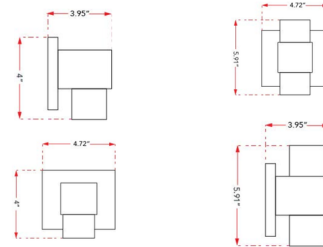

### Specifications

COLOR . . . . . Clear  
BODY FINISH . . . . . Matte Black  
WATTAGE . . . . . 6W  
DIMMER . . . . . Low Voltage Electronic  
DIMENSIONS . . . . . 4.72\"W x 4\"H x 3.95\"D  
INTEGRATED LED MODULE . . . . . 1 x LED/6W/120V LED  
COUNTRY OF ORIGIN . . . . . China