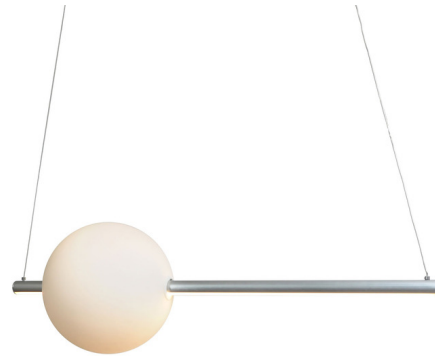

Lightology

lightology.com
866-954-4489
04-25-26

Project: _____

Company: _____

Location: _____ Fixture Type: _____

SPEC #: **ABR1247234**

Approved On: _____ Approved By: _____

Orb Up-Down Illumination Linear Pendant By Abra Lighting

Description

Modern, fun, and playful, the Orb Up-Down Illumination Linear Pendant is the perfect compliment to any kitchen, dining room, or living area. This pendant features a large opal glass orb with an up and down light to liven the whole space. Dazzle guests with this one of a kind statement piece.

Shown in brushed aluminum / opal

Specifications

COLOR Opal
BODY FINISH Brushed Aluminum
WATTAGE 30W
DIMMER Low Voltage Electronic
DIMENSIONS 36"L x 11"W x 11"H
INTEGRATED LED MODULE 1 x LED/30W/120V LED
COUNTRY OF ORIGIN China

Technical Information

PRODUCT DIMENSIONS Max Height: 120"
COLOR RENDERING 90 CRI
LAMP COLOR 3000K
LUMENS/WATT 59.50
LUMINOUS FLUX 1785 lumens

Notes:

CLICK TO VIEW PRODUCT