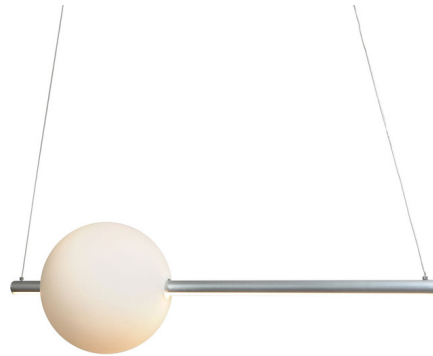

Lightology

lightology.com
866-954-4489
07-01-26

Project: _____

Company: _____

Location: _____ Fixture Type: _____

SPEC #: **ABR1247234**

Approved On: _____ Approved By: _____

Orb Up-Down Illumination Linear Pendant By Abra Lighting

Description

Modern, fun, and playful, the Orb Up-Down Illumination Linear Pendant is the perfect compliment to any kitchen, dining room, or living area. This pendant features a large opal glass orb with an up and down light to liven the whole space. Dazzle guests with this one of a kind statement piece.

Shown in brushed aluminum / opal

Specifications

COLOR Opal
BODY FINISH Brushed Aluminum
WATTAGE 30W
DIMMER Low Voltage Electronic
DIMENSIONS 36"L x 11"W x 11"H
INTEGRATED LED MODULE 1 x LED/30W/120V LED
COUNTRY OF ORIGIN China

Technical Information

PRODUCT DIMENSIONS Max Height: 120"
COLOR RENDERING 90 CRI
LAMP COLOR 3000K
LUMENS/WATT 59.50
LUMINOUS FLUX 1785 lumens

CLICK TO VIEW PRODUCT

Notes: