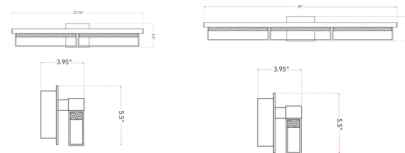

Shown in chrome / frosted

Specifications

COLOR Frosted
BODY FINISH Chrome
WATTAGE 30W
DIMMER Low Voltage Electronic
DIMENSIONS 27.75"W x 5.5"H x 3.95"D
INTEGRATED LED MODULE 2 x LED/15W/120V LED
COUNTRY OF ORIGIN China