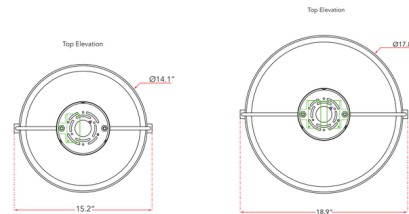

### Description

The Rave Round Semi Flush Ceiling Light is a unique flushmount featuring a suspended ring which outputs light internally. Add a splash of style to your kitchen, dining area, or hallways with this one of a kind fixture.

### Specifications

COLOR	White
BODY FINISH	Matte Black
WATTAGE	22W
DIMMER	Low Voltage Electronic
DIMENSIONS	14.1"W x 6.2"H
INTEGRATED LED MODULE	1 x LED/22W/120V LED
COUNTRY OF ORIGIN	China