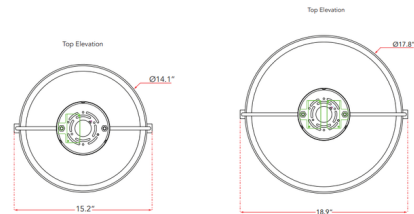

### Description

The Rave Round Semi Flush Ceiling Light is a unique flushmount featuring a suspended ring which outputs light internally. Add a splash of style to your kitchen, dining area, or hallways with this one of a kind fixture.

### Specifications

COLOR . . . . . White  
BODY FINISH . . . . . Matte Black  
WATTAGE . . . . . 22W  
DIMMER . . . . . Low Voltage Electronic  
DIMENSIONS . . . . . 14.1"W x 6.2"H  
INTEGRATED LED MODULE . . . . . 1 x LED/22W/120V LED  
COUNTRY OF ORIGIN . . . . . China