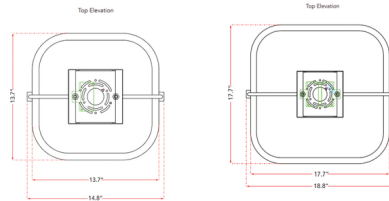

CLICK TO VIEW PRODUCT

Notes: