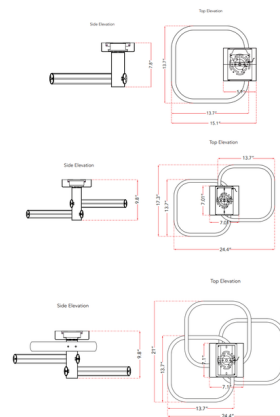

Shown in matte black / white