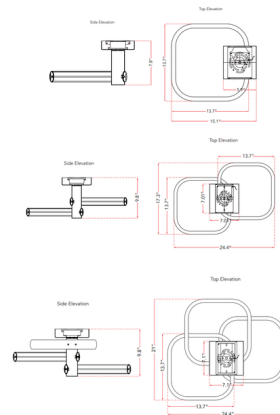

Shown in matte black / white