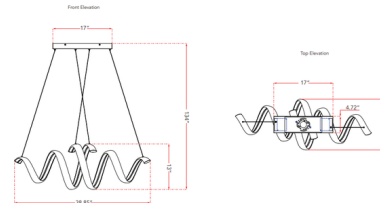

CLICK TO VIEW PRODUCT

Notes: