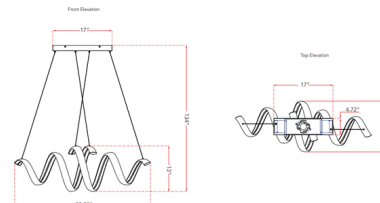

Description

A unique departure from the rest of the Sling line, the Sling Linear Swirl Pendant makes for an incredible and unique statement piece for any open plan living space. The flexibility of the spring allows for a range of placement to fully customize the look of your fixture.

Specifications

COLOR	White
BODY FINISH	Matte Black
WATTAGE	70W
DIMMER	Low Voltage Electronic
DIMENSIONS	38.5"L x 14.5"W x 13"H
INTEGRATED LED MODULE	2 x LED/35W/120V LED
COUNTRY OF ORIGIN	China

Technical Information

PRODUCT DIMENSIONS	Max Overall Height: 134"
COLOR RENDERING	90 CRI
LAMP COLOR	3000K
LUMENS/WATT	119.00
LUMINOUS FLUX	4165 lumens

Shown in matte black / white

CLICK TO VIEW PRODUCT

Notes: