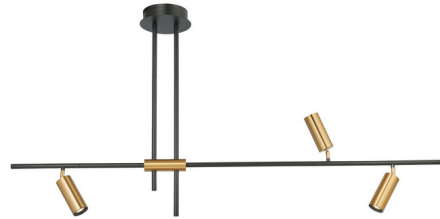

Lightology

lightology.com
866-954-4489
06-29-26

Project: _____

Company: _____

Location: _____ Fixture Type: _____

SPEC #: **ABR1247285**

Approved On: _____ Approved By: _____

Spartan Linear Pendant By Abra Lighting

Description

The Spartan Linear Pendant is a posable fixture in which the lamps can be swiveld to point up, down or even diagonally. A highly versatile design that suspends beautifully over any kitchen island or dining area.

Shown in black / brass / white

Specifications

COLOR White
BODY FINISH Black / Brass
WATTAGE 24W
DIMMER Low Voltage Electronic
DIMENSIONS 53.1"L x 2"W x 25.9"H
INTEGRATED LED MODULE 3 x LED/8W/120V LED
COUNTRY OF ORIGIN China