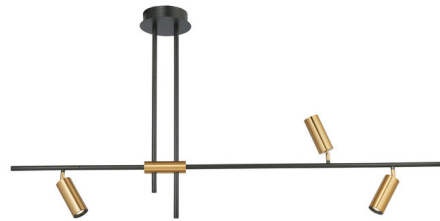

Lightology

lightology.com
866-954-4489
04-25-26

Project: _____

Company: _____

Location: _____ Fixture Type: _____

SPEC #: **ABR1247285**

Approved On: _____ Approved By: _____

Spartan Linear Pendant By Abra Lighting

Description

The Spartan Linear Pendant is a posable fixture in which the lamps can be swiveld to point up, down or even diagonally. A highly versatile design that suspends beautifully over any kitchen island or dining area.

Shown in black / brass / white

Specifications

COLOR	White
BODY FINISH	Black / Brass
WATTAGE	24W
DIMMER	Low Voltage Electronic
DIMENSIONS	53.1"L x 2"W x 25.9"H
INTEGRATED LED MODULE	3 x LED/8W/120V LED
COUNTRY OF ORIGIN	China