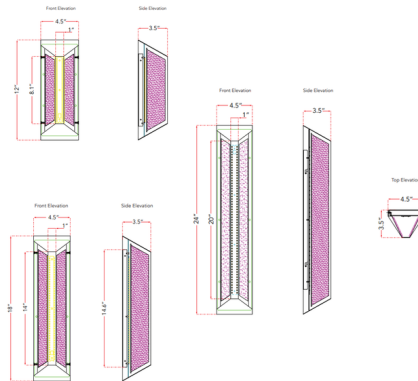

CLICK TO VIEW PRODUCT

Notes: