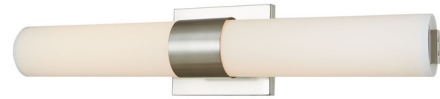

### Description

Simple and elegant, the Turbo Bathroom Vanity Light is a dual cylinder opal glass fixture for wall or vanity. Its universal design allows for versatility as it is mountable in either a linear or horizontal orientation.

Shown in brushed nickel / opal

### Specifications

COLOR . . . . . Opal  
BODY FINISH . . . . . Brushed Nickel  
WATTAGE . . . . . 30W  
DIMMER . . . . . Low Voltage Electronic  
DIMENSIONS . . . . . 22"W x 4.5"H x 3.5"D  
INTEGRATED LED MODULE . . . . . 2 x LED/15W/120V LED  
COUNTRY OF ORIGIN . . . . . China