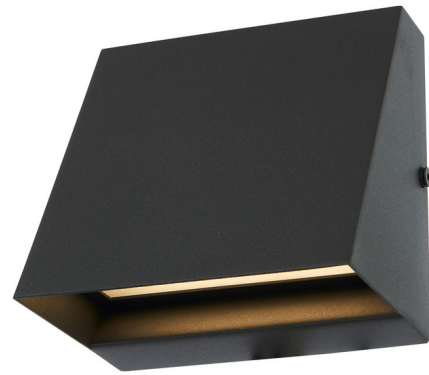

## Wedge Outdoor Wall Sconce By Abra Lighting

### Description

The Wedge Outdoor Wall Sconce is a single up or down light fixture which features a simple triangular prism shape. Perfect for accenting an exterior wall or illuminating a home or apartment number.

Shown in matte black / frosted

### Specifications

COLOR . . . . . Frosted  
BODY FINISH . . . . . Matte Black  
WATTAGE . . . . . 12W  
DIMMER . . . . . Low Voltage Electronic  
DIMENSIONS . . . . . 5"W x 5"H x 3.95"D  
INTEGRATED LED MODULE . . . . . 1 x LED/12W/120V LED  
COUNTRY OF ORIGIN . . . . . China