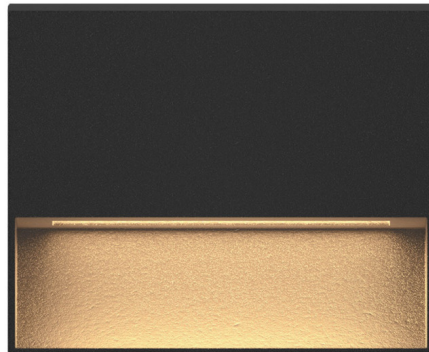

Lightology

lightology.com
866-954-4489
04-26-26

Project: _____

Company: _____

Location: _____ Fixture Type: _____

SPEC #: **BRC1247329**

Approved On: _____ Approved By: _____

Piazza Outdoor Step Light By Bruck

Description

The Piazza Outdoor Step Light features a sleek anthracite finish with an integrated LED module that offers two color temperatures, 3000k and 4000k. The casted aluminum housing ensures durability and longevity. Give your outdoor space an upgrade with this sophisticated and efficient Piazza Outdoor Step Light.

Specifications

COLOR . . . . . Black
BODY FINISH . . . . . Black
WATTAGE 5W
DIMMER . . . . . Low Voltage Electronic
DIMENSIONS . . . . . 5.5"W x 4.43"H x 1.31"D
INTEGRATED LED MODULE . . . . . 1x LED/5W/120-277V LED
COUNTRY OF ORIGIN . . . . . China

Technical Information

COLOR RENDERING . . . . . 80 CRI
LAMP COLOR 3000K
LUMENS/WATT 24.00
LUMINOUS FLUX . . . . . 120 lumens

Shown in black / black

CLICK TO VIEW PRODUCT

Notes: