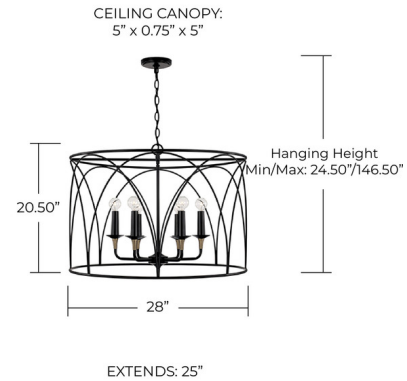

Lightology

lightology.com
866-954-4489
05-22-26

Project: _____
 Company: _____
 Location: _____ Fixture Type: _____
 SPEC #: **CPT1247337**
 Approved On: _____ Approved By: _____

Amara Drum Pendant By Capital Lighting

Description

Designer details and exaggerated arches dial up the drama with the Amara Drum Pendant. The wrapped accent adds a layer of unexpected dimension and punctuates the personality of any space.

Shown in matte black / aged brass

Specifications

COLOR	N/A
BODY FINISH	Matte Black / Aged Brass
WATTAGE	360W
DIMMER	Standard 120V
DIMENSIONS	28"W x 20.5"H x 28"D
BULB NOT INCLUDED	6 x G16.5/Candelabra (E12)/60W/120V Incandescent
OTHER BULB OPTIONS	6 x G16.5/Candelabra (E12)/120V LED
COUNTRY OF ORIGIN	China