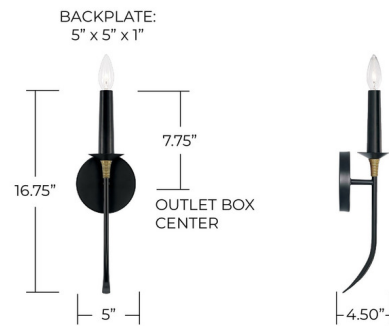

## Amara Wall Sconce By Capital Lighting

### Description

A sharply tapered curve and designer details dial up the drama with the Amara Wall Sconce. The wrapped accent adds a layer of unexpected dimension and the punctuates the personality of any space.

Shown in matte black / aged brass

### Specifications

COLOR	N/A
BODY FINISH	Matte Black / Aged Brass
WATTAGE	60W
DIMMER	Standard 120V
DIMENSIONS	5"W x 16.75"H x 4.5"D
BULB NOT INCLUDED	1 x B10/Candelabra (E12)/60W/120V Incandescent
OTHER BULB OPTIONS	1 x B10/Candelabra (E12)/120V LED
COUNTRY OF ORIGIN	China