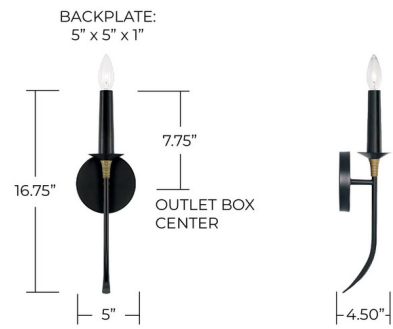

Lightology

lightology.com
866-954-4489
04-26-26

Project: _____

Company: _____

Location: _____ Fixture Type: _____

SPEC #: **CPT1247340**

Approved On: _____ Approved By: _____

Amara Wall Sconce By Capital Lighting

Description

A sharply tapered curve and designer details dial up the drama with the Amara Wall Sconce. The wrapped accent adds a layer of unexpected dimension and the punctuates the personality of any space.

Specifications

COLOR	N/A
BODY FINISH	Matte Black / Aged Brass
WATTAGE	60W
DIMMER	Standard 120V
DIMENSIONS	5"W x 16.75"H x 4.5"D
BULB NOT INCLUDED	1 x B10/Candelabra (E12)/60W/120V Incandescent
OTHER BULB OPTIONS	1 x B10/Candelabra (E12)/120V LED
COUNTRY OF ORIGIN	China

CLICK TO VIEW PRODUCT

Notes: