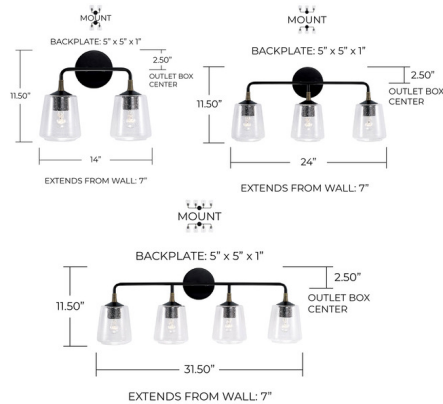

Description

Designer details and clean lines dial up the drama with the Amara Bathroom Vanity Light. The wrapped accent adds a layer of unexpected dimension and seeded glass punctuates the personality of any bathroom. Can be mounted up or down.

Shown in matte black / aged brass / clear seeded

Specifications

COLOR	Clear Seeded
BODY FINISH	Matte Black / Aged Brass
WATTAGE	200W
DIMMER	Standard 120V
DIMENSIONS	14\"W x 11.5\"H x 7\"D
BULB NOT INCLUDED	2 x A19/Medium (E26)/100W/120V Incandescent
OTHER BULB OPTIONS	2 x A19/Medium (E26)/12V LED
COUNTRY OF ORIGIN	China