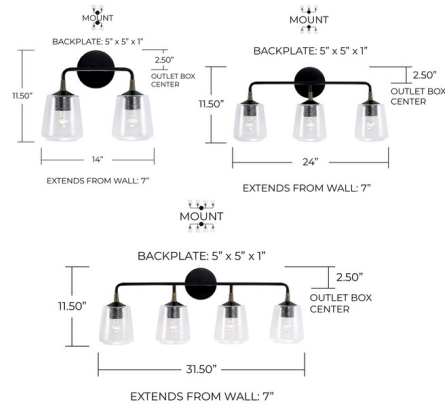

Description

Designer details and clean lines dial up the drama with the Amara Bathroom Vanity Light. The wrapped accent adds a layer of unexpected dimension and seeded glass punctuates the personality of any bathroom. Can be mounted up or down.

Shown in matte black / aged brass / clear seeded

Specifications

COLOR Clear Seeded
 BODY FINISH Matte Black / Aged Brass
 WATTAGE 200W
 DIMMER Standard 120V
 DIMENSIONS 14\"/>

CLICK TO VIEW PRODUCT

Notes: