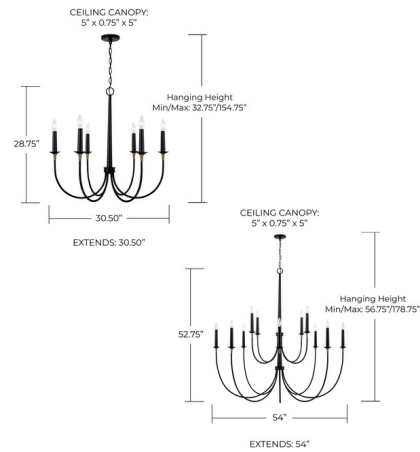

Description

Sweeping curves and a classic shape dials up the drama with the Amara Chandelier. The wrapped detail adds a layer of unexpected dimension to the familiar form.

Shown in matte black / aged brass

Specifications

COLOR	N/A
BODY FINISH	Matte Black / Aged Brass
WATTAGE	360W
DIMMER	Standard 120V
DIMENSIONS	30.5"W x 28.75"H x 30.5"D
BULB NOT INCLUDED	6 x B10/Candelabra (E12)/60W/120V Incandescent
OTHER BULB OPTIONS	6 x B10/Candelabra (E12)/120V LED
COUNTRY OF ORIGIN	China