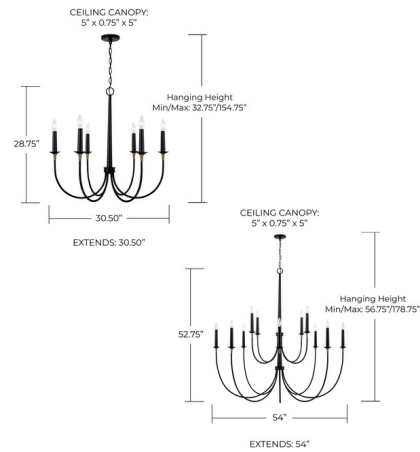

### Description

Sweeping curves and a classic shape dials up the drama with the Amara Chandelier. The wrapped detail adds a layer of unexpected dimension to the familiar form.

Shown in matte black / aged brass

### Specifications

COLOR	N/A
BODY FINISH	Matte Black / Aged Brass
WATTAGE	360W
DIMMER	Standard 120V
DIMENSIONS	30.5"W x 28.75"H x 30.5"D
BULB NOT INCLUDED	6 x B10/Candelabra (E12)/60W/120V Incandescent
OTHER BULB OPTIONS	6 x B10/Candelabra (E12)/120V LED
COUNTRY OF ORIGIN	China