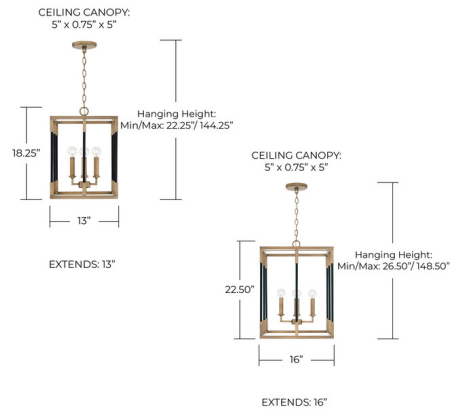

Lightology

lightology.com
866-954-4489
04-24-26

Project: _____

Company: _____

Location: _____ Fixture Type: _____

SPEC #: **CPT1247354**

Approved On: _____ Approved By: _____

Bleeker Chandelier By Capital Lighting

Description

The on-trend, two-toned design of the Bleeker Chandelier creates a sleek and understated style. It gives a familiar form a fashion-forward transformation. A classic two-tone combination, this finish creates instant personality and character from playful to dramatic to refined.

Shown in aged brass / black

Specifications

COLOR N/A
 BODY FINISH Aged Brass / Black
 WATTAGE 240W
 DIMMER Standard 120V
 DIMENSIONS 13"W x 18.25"H x 13"D
 BULB NOT INCLUDED 4 x G16.5/Candelabra (E12)/60W/120V Incandescent
 OTHER BULB OPTIONS 4 x G16.5/Candelabra (E12)/120V LED
 COUNTRY OF ORIGIN China