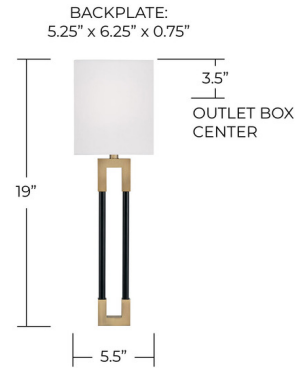

Lightology

lightology.com
866-954-4489
06-18-26

Project: _____

Company: _____

Location: _____ Fixture Type: _____

SPEC #: **CPT1247356**

Approved On: _____ Approved By: _____

Bleeker Wall Sconce By Capital Lighting

Description

The on-trend, two-toned design of the Bleeker Wall Sconce creates a sleek and understated style, which brings a fashion-forward style to any space. A rounded black rod accent connects the squared tube top and bottom of the open air accent, which is suspended below a wall-mounted soft white fabric shade.

Shown in aged brass / black / white

EXTENDS FROM WALL: 4"

Specifications

COLOR	White
BODY FINISH	Aged Brass / Black
WATTAGE	60W
DIMMER	Standard 120V
DIMENSIONS	5.5"W x 19"H x 4"D
BULB NOT INCLUDED	1 x B10/Candelabra (E12)/60W/120V Incandescent
OTHER BULB OPTIONS	1 x B10/Candelabra (E12)/120V LED
COUNTRY OF ORIGIN	China