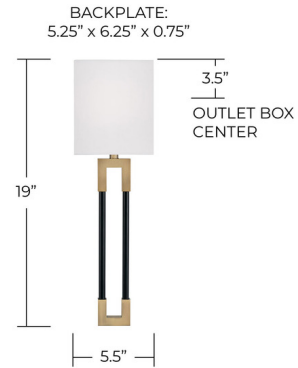

Lightology

lightology.com
866-954-4489
04-23-26

Project: _____

Company: _____

Location: _____ Fixture Type: _____

SPEC #: **CPT1247356**

Approved On: _____ Approved By: _____

Bleeker Wall Sconce By Capital Lighting

Description

The on-trend, two-toned design of the Bleeker Wall Sconce creates a sleek and understated style, which brings a fashion-forward style to any space. A rounded black rod accent connects the squared tube top and bottom of the open air accent, which is suspended below a wall-mounted soft white fabric shade.

Shown in aged brass / black / white

EXTENDS FROM WALL: 4"

Specifications

COLOR	White
BODY FINISH	Aged Brass / Black
WATTAGE	60W
DIMMER	Standard 120V
DIMENSIONS	5.5"W x 19"H x 4"D
BULB NOT INCLUDED	1 x B10/Candelabra (E12)/60W/120V Incandescent
OTHER BULB OPTIONS	1 x B10/Candelabra (E12)/120V LED
COUNTRY OF ORIGIN	China