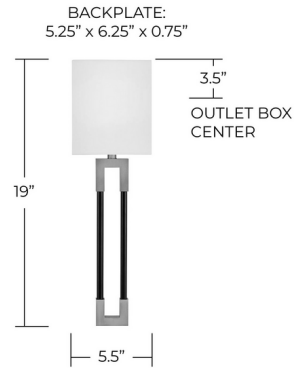

By Capital Lighting

Description

The on-trend, two-toned design of the Bleeker Wall Sconce creates a sleek and understated style, which brings a fashion-forward style to any space. A rounded black rod accent connects the squared tube top and bottom of the open air accent, which is suspended below a wall-mounted soft white fabric shade. NOTE: This is a discontinued floor model and limited to quantity on hand.

Shown in polished nickel / black / white

EXTENDS FROM WALL: 4"

Specifications

COLOR	White
BODY FINISH	Polished Nickel / Black
WATTAGE	9W
DIMMER	Standard 120V
DIMENSIONS	5.5"W x 19"H x 4"D
BULB NOT INCLUDED	1 x B10/Candelabra (E12)/9W/120V LED
COUNTRY OF ORIGIN	China