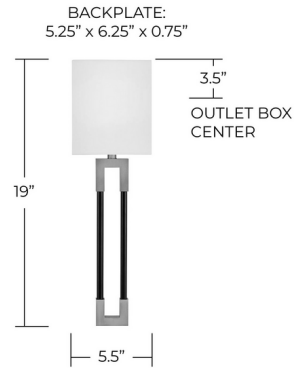

By Capital Lighting

Description

The on-trend, two-toned design of the Bleeker Wall Sconce creates a sleek and understated style, which brings a fashion-forward style to any space. A rounded black rod accent connects the squared tube top and bottom of the open air accent, which is suspended below a wall-mounted soft white fabric shade. NOTE: This is a discontinued floor model and limited to quantity on hand.

Shown in polished nickel / black / white

EXTENDS FROM WALL: 4"

Specifications

| | |
|-------------------|--------------------------------------|
| COLOR | White |
| BODY FINISH | Polished Nickel / Black |
| WATTAGE | 9W |
| DIMMER | Standard 120V |
| DIMENSIONS | 5.5"W x 19"H x 4"D |
| BULB NOT INCLUDED | 1 x B10/Candelabra (E12)/9W/120V LED |
| COUNTRY OF ORIGIN | China |