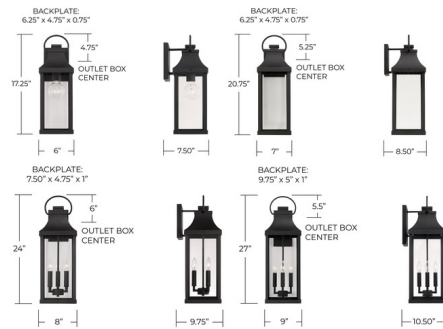

Description

Transitional meets modern with the Bradford Outdoor Wall Lantern, part of the Rain or Shine collection. The bold lines and an oversized ring adds classic curb appeal to your home.

Shown in black / clear

Specifications

COLOR	Clear
BODY FINISH	Black
WATTAGE	100W
DIMMER	Standard 120V
DIMENSIONS	6"W x 17.25"H x 7.5"D
BULB NOT INCLUDED	1 x G25/Medium (E26)/100W/120V Incandescent
OTHER BULB OPTIONS	1 x G25/Medium (E26)/120V LED
COUNTRY OF ORIGIN	China