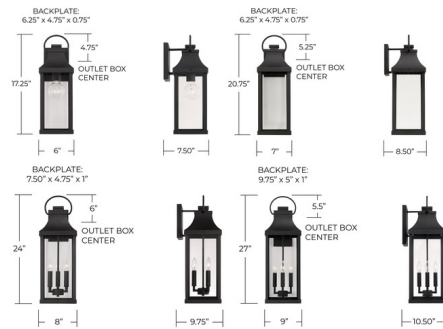

By Capital Lighting

Description

Transitional meets modern with the Bradford Outdoor Wall Lantern, part of the Rain or Shine collection. The bold lines and an oversized ring adds classic curb appeal to your home.

Shown in black / clear

Specifications

COLOR	Clear
BODY FINISH	Black
WATTAGE	100W
DIMMER	Standard 120V
DIMENSIONS	6"W x 17.25"H x 7.5"D
BULB NOT INCLUDED	1 x G25/Medium (E26)/100W/120V Incandescent
OTHER BULB OPTIONS	1 x G25/Medium (E26)/120V LED
COUNTRY OF ORIGIN	China