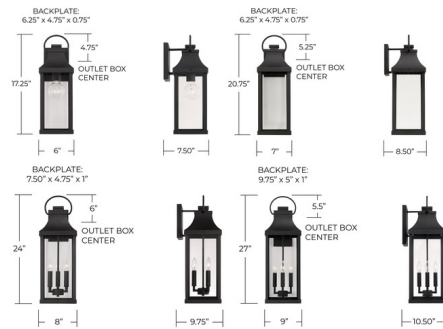

Description

Transitional meets modern with the Bradford Outdoor Wall Lantern, part of the Rain or Shine collection. The bold lines and an oversized ring adds classic curb appeal to your home.

Shown in oiled bronze / clear

Specifications

| | |
|--------------------|---------------------------|
| COLOR | Clear |
| BODY FINISH | Oiled Bronze |
| WATTAGE | 7W |
| DIMMER | Standard 120V |
| DIMENSIONS | 7"W x 20.75"H x 8.5"D |
| BULB NOT INCLUDED | 1 x MR16/GU10/7W/120V LED |
| OTHER BULB OPTIONS | 1 x MR16/GU10/120V LED |
| COUNTRY OF ORIGIN | China |