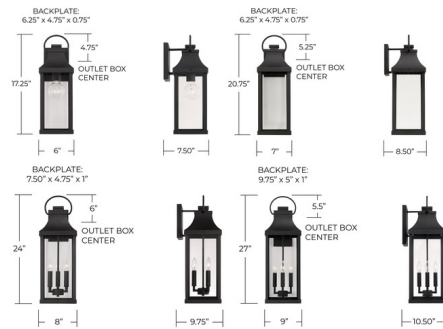

### Description

Transitional meets modern with the Bradford Outdoor Wall Lantern, part of the Rain or Shine collection. The bold lines and an oversized ring adds classic curb appeal to your home.

Shown in oiled bronze / clear

### Specifications

COLOR	Clear
BODY FINISH	Oiled Bronze
WATTAGE	7W
DIMMER	Standard 120V
DIMENSIONS	7"W x 20.75"H x 8.5"D
BULB NOT INCLUDED	1 x MR16/GU10/7W/120V LED
OTHER BULB OPTIONS	1 x MR16/GU10/120V LED
COUNTRY OF ORIGIN	China